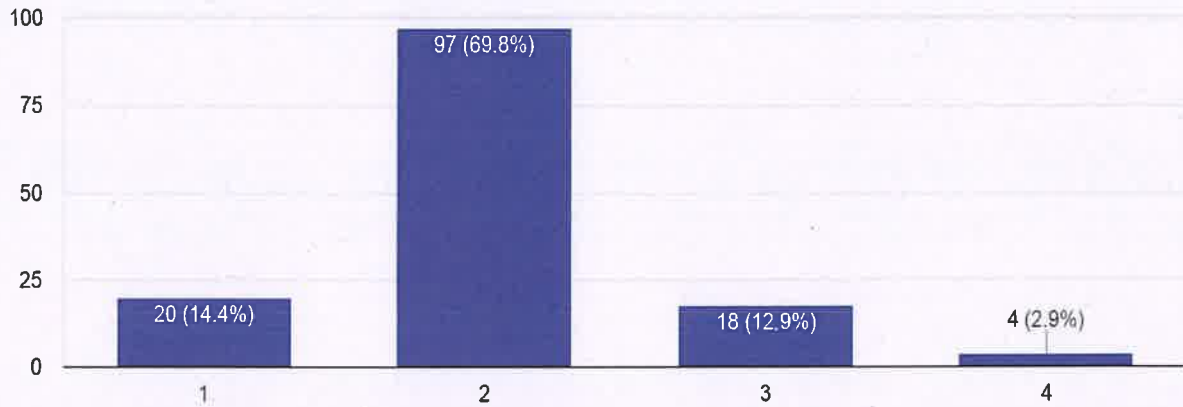

SHREENIVASA ENGINEERING COLLEGE

(Approved by AICTE, New Delhi & Affiliated to Anna University, Chennai.)

B.Pallipatti, Bommidi, Pappireddipatti (Tk), Dharmapuri (Dt) – 635 301.

Cell: 94425 54159, Ph. : 04346 291056.

Website: www.shreenivasa.info Email: principal205@gmail.com

8) To what extent were technology and digital resources integrated into the curriculum to enhance the learning experience?

139 responses