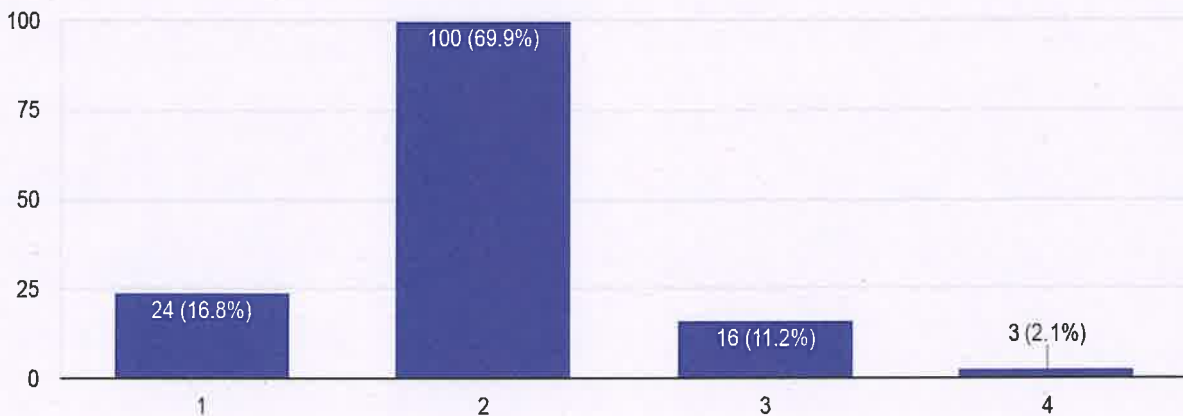

141 responses

7) Rate the offering of the courses in relation to the specialization streams.

143 responses

PRINCIPAL,
Shreenivasa Engineering College
B. Pallipatti, Bommidi - 635 301.
Pappireddipatti (Tk), Dharmapuri (Dt)