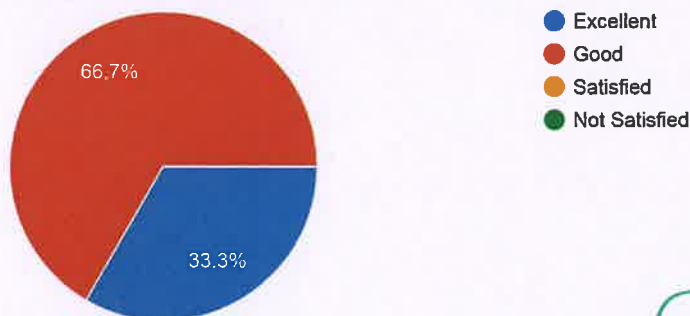

PRINCIPAL,

Shreenivasa Engineering College
B. Pallipatti, Bommidu - 635 301.
Pappireddipatti (Tk), Dharmapuri (Dt)