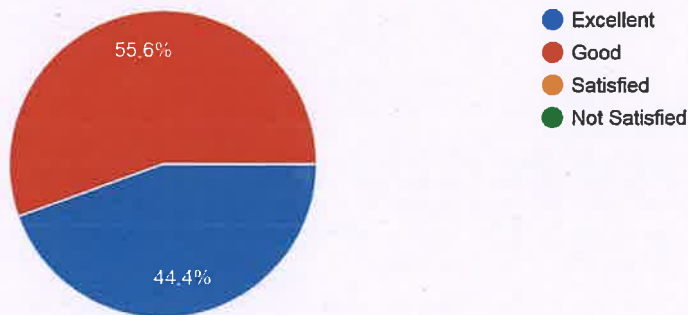

SHREENIVASA ENGINEERING COLLEGE

(Approved by AICTE, New Delhi & Affiliated to Anna University, Chennai.)

B.Pallipatti, Bommidu, Pappireddipatti (Tk), Dharmapuri (Dt) – 635 301.

Cell: 94425 54159, Ph. : 04346 291056.

Website: www.shreenivasa.info Email: principal205@gmail.com

EMPLOYER FEEDBACK ANALYSIS

We have obtained feedback from the employers based on curriculum and its transaction. For this purpose a Google form was created and sent to the employers. In order to arrive at comprehensive results, statistical tools were used. For the effective presentation of the data the analysis table along with the chart for each question is included.

1) Rate your opinion on the relevancy/ sufficiency of the courses meeting the industry requirements?

9 responses

2) Rate the applicability of the tools/activities/case studies presented in the curriculum facilitating more employability skills among graduates

9 responses