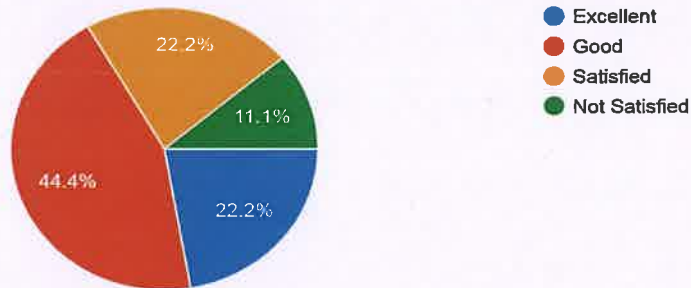

9 responses

4) Does the curriculum include value added courses/ soft skill training/ domain specific electives for enhancing constructive learning.

9 responses

5) Rate the scope of the syllabus in enhancing entrepreneurship skills/ lifelong learning/ human values and ethics.