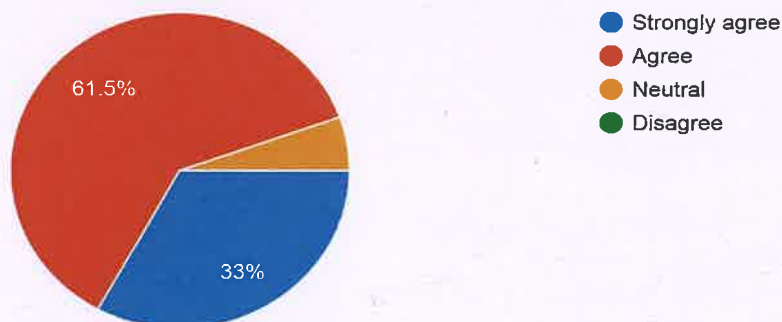

PRINCIPAL,

Shreenivasa Engineering College
B. Pallipatti, Bommidi - 635 301.
Pappireddipatti (Tk), Dharmapuri (Dt)