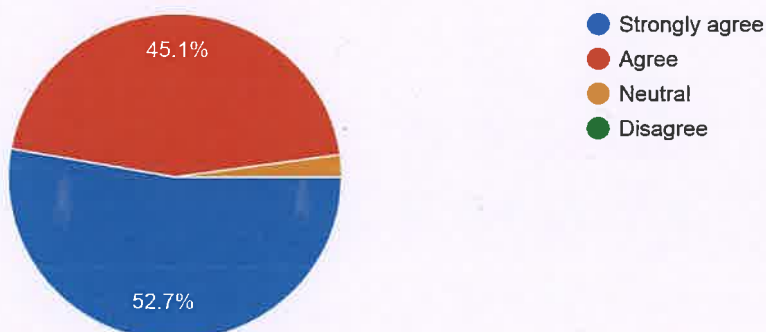

SHREENIVASA ENGINEERING COLLEGE

(Approved by AICTE, New Delhi & Affiliated to Anna University, Chennai.)
B.Pallipatti, Bommidi, Pappireddipatti (Tk), Dharmapuri (Dt) – 635 301.
Cell: 94425 54159, Ph. : 04346 291056.
Website: www.shreenivasa.info Email: principal205@gmail.com

FACULTY FEEDBACK ANALYSIS

We have obtained feedback from the Faculty based on curriculum and its transaction. For this purpose a Google form was created and sent to the faculty. In order to arrive at comprehensive results, statistical tools were used. For the effective presentation of the data the analysis table along with the chart for each question is included.

Rate your opinion on the relevancy/ sufficiency of the courses on latest technology trends.

91 responses

Does the curriculum have good mix of theory and laboratory aspects of courses

91 responses