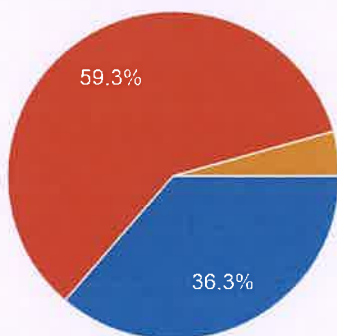

SHREENIVASA ENGINEERING COLLEGE

(Approved by AICTE, New Delhi & Affiliated to Anna University, Chennai.)

B.Pallipatti, Bommidi, Pappireddipatti (Tk), Dharmapuri (Dt) – 635 301.

Cell: 94425 54159, Ph. : 04346 291056.

Website: www.shreenivasa.info Email: principal205@gmail.com

Does the curriculum clearly state the learning outcomes and the process of assessment and evaluation?

91 responses

- Strongly agree
- Agree
- Neutral
- Disagree

Are the academic initiatives of the department contributing towards achieving the Mission and Vision of the institution

91 responses