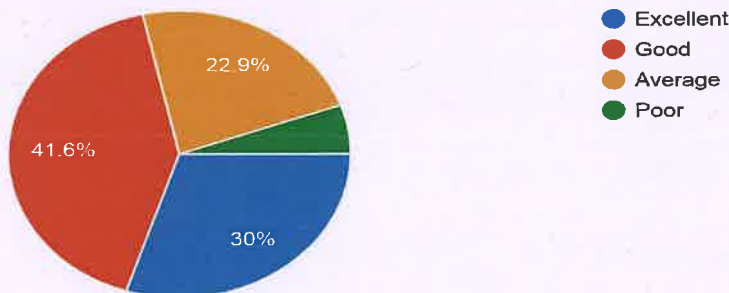

How transparent and inclusive do you find the institution's governance and decision-making processes?

396 responses