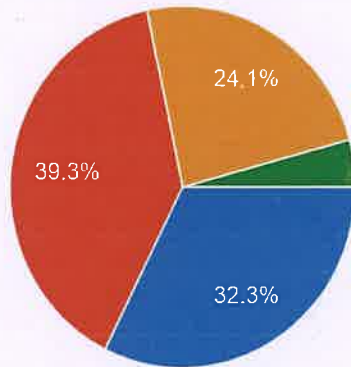

SHREENIVASA ENGINEERING COLLEGE

(Approved by AICTE, New Delhi & Affiliated to Anna University, Chennai.)

B.Pallipatti, Bommidi, Pappireddipatti (Tk), Dharmapuri (Dt) – 635 301.

Cell: 94425 54159, Ph. : 04346 291056.

Website: www.shreenivasa.info Email: principal205@gmail.com

STUDENT FEEDBACK ANALYSIS

We have obtained feedback from the student based on curriculum and its transaction. For this purpose a Google form was created and sent to the student. In order to arrive at comprehensive results, statistical tools were used. For the effective presentation of the data the analysis table along with the chart for each question is included

Are the learning outcomes clearly defined and aligned with industry requirements?

402 responses

- Strongly Agree
- Agree
- Neutral
- Disagree

How effective are the faculty members in delivering lectures and guiding discussions?

401 responses