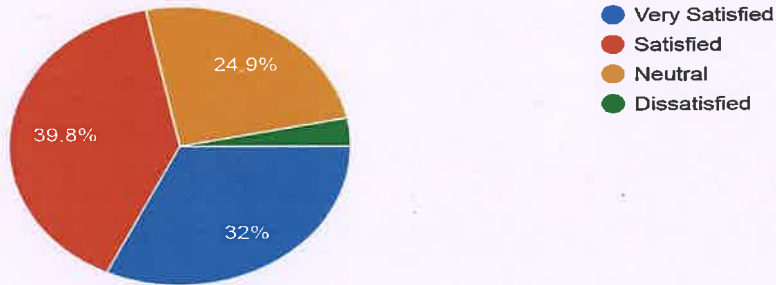

SHREENIVASA ENGINEERING COLLEGE

(Approved by AICTE, New Delhi & Affiliated to Anna University, Chennai.)
B.Pallipatti, Bommidi, Pappireddipatti (Tk), Dharmapuri (Dt) – 635 301.
Cell: 94425 54159, Ph. : 04346 291056.
Website: www.shreenivasa.info Email: principal205@gmail.com

How satisfied are you with the opportunities for participation in technical events, workshops, and seminars?

397 responses

Rate the availability and organization of sports, cultural, and social activities on campus

397 responses