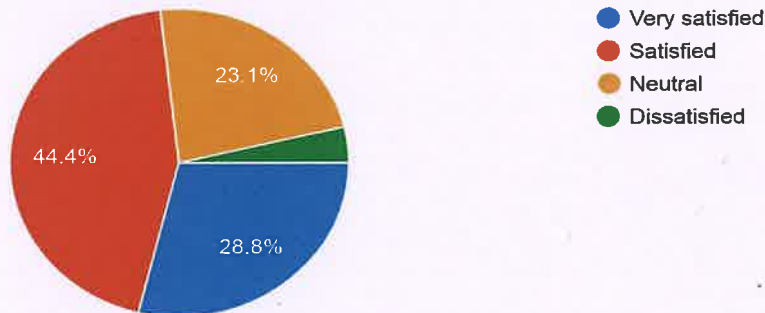

PRINCIPAL,

Shreenivasa Engineering College
B. Pallipatti, Bommidi - 635 301.
Pappireddipatti (Tk), Dharmapuri (Dt)