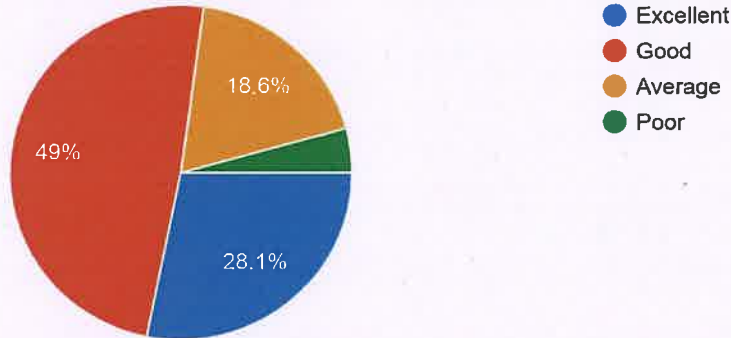

SHREENIVASA ENGINEERING COLLEGE

(Approved by AICTE, New Delhi & Affiliated to Anna University, Chennai.)
B.Pallipatti, Bommidi, Pappireddipatti (Tk), Dharmapuri (Dt) – 635 301.
Cell: 94425 54159, Ph. : 04346 291056.
Website: www.shreenivasa.info Email: principal205@gmail.com

Rate the institution's efforts in promoting ethical practices and values among students.

398 responses

How satisfied are you with your overall experience as an engineering student at Shreenivasa Engineering College?

399 responses